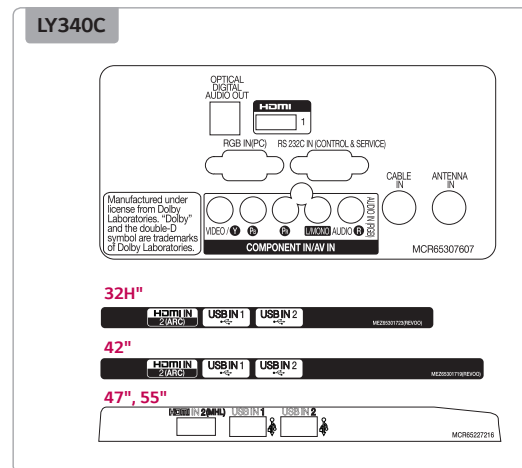

Back Jack Panel

www.lgcommercial.com